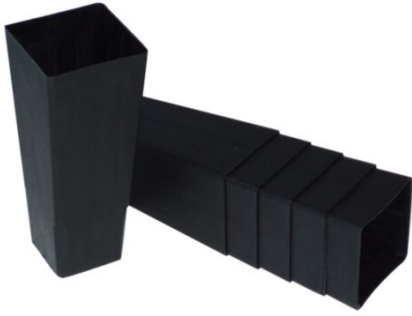

REKO SQUARE TUBE 50MM PK6 BLAC

Strong and sturdy growers pots made of durable polypropylene. Highly functional and reusable ? outstanding value. Ideal for anyone, from growers and horticulturalists to the home gardener. Available in a variety of sizes and colours (sold in pack/multiple quantities).

[Read More](#)

SKU: RTRSQF050.01.A6

Price: $3.98