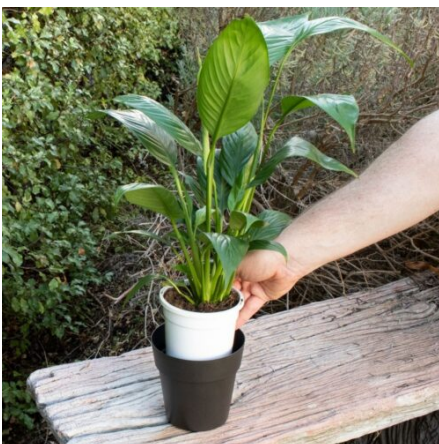

REKO POT SKIN 125MM CHARCOAL

Instantly adds style to potted colour without messy repotting
Easily rotate indoor plants around the home
Protect indoor surfaces by preventing water from leaking

[Read More](#)

SKU: RPS1252

Price: $3.28