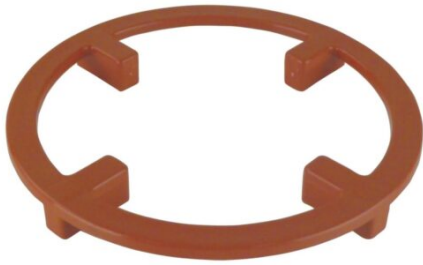

## ACCESSORIES

### REKO HOSE RACK SMALL GREEN

Keeps the hose neat in a fixed location  
Screw fix to walls  
Perfect solution to keep backyards tidy  
Proudly made in Australia

[Read More](#)

**SKU:** RRCAD001.07

**Price:** \$6.98

## FLOOR SAVER RING 200MM TERRACOTTA

Protects all surfaces and prevents stains and marks.  
Helps to prevent rotting on timber decks with correct rotation.  
Assists with air flow.  
Easiest to implement ? simply place and sit the pot on top.  
Designed and made here in Australia.