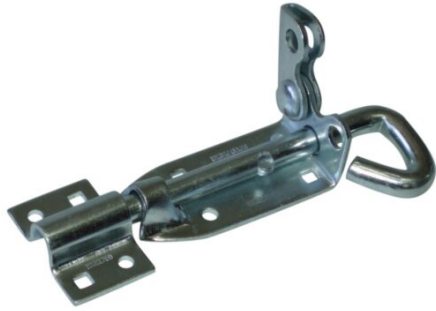

## PADBOLT ZINC PLATED 100MM

Heavy duty padbolt.  
Made from hardened steel.  
Non-reversible screws.  
Zinc plated weatherproof protection.  
Available in 100mm and 150mm sizes.

[Read More](#)

**SKU:** 1161390

## PADBOLT ZINC PLATED 150MM

Heavy duty padbolt.  
Made from hardened steel.  
Non-reversible screws.  
Zinc plated weatherproof protection.  
Available in 100mm and 150mm sizes.

[Read More](#)

**SKU:** 1161490

## PADBOLT ZINC PLATED 200MM

Heavy duty padbolt.  
Made from hardened steel.  
Non-reversible screws.  
Zinc plated weatherproof protection.  
Available in 100mm and 150mm sizes.

[Read More](#)

**SKU:** 1161590